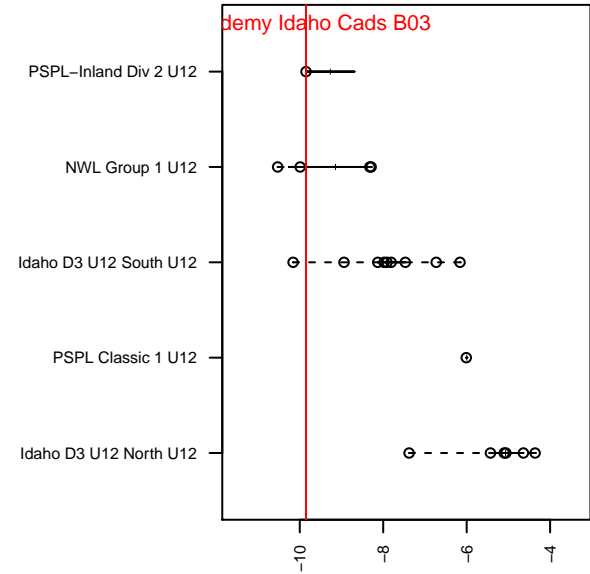

**attack and defense rating
relative to others at age
and all opponents in last 13 months**