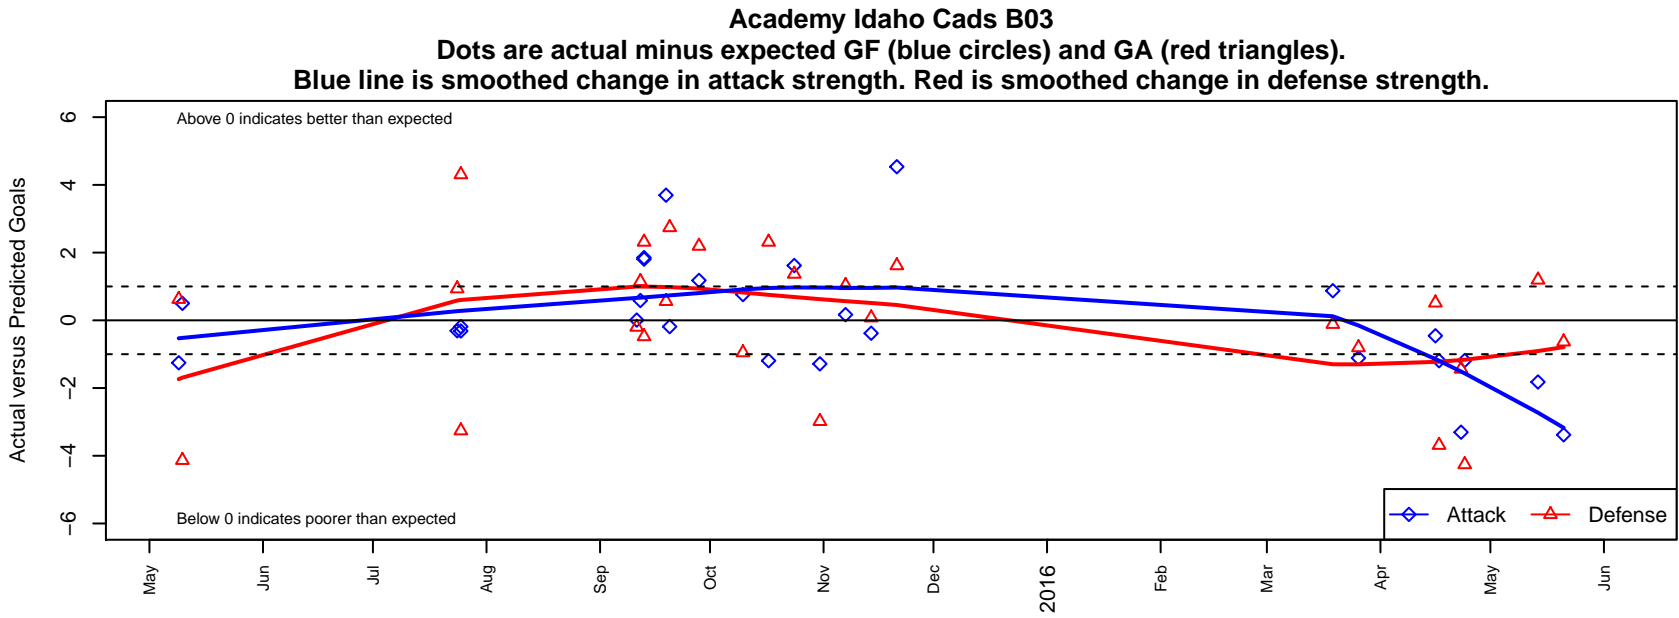

**attack and defense variance (black dot)
relative to other teams
and top 10 in region**

**attack and defense rating
relative to others at age
and all opponents in last 13 months**

Academy Idaho Cads B03

The Academy Idaho
Post Falls, ID
B03 total strength=265
attack=0.19 defense=0.13
fall league = PSPL-Inland Div 2 U12
spr league = Spr PSPL-Inland Div 2 U12

alt names used:
THE ACADEMY IDAHO ACADEMY 03B (ID)
The Academy Cads U12B
THE ACADEMY IDAHOACADEMY 03B
The Academy Cads U12B

Venues played:
2014 Spr PSPL-Inland Div 1 U11
2015 River City Cup U-12 Gold U12
2015 Pend Orielle Cup Silver
2015 PSPL-Inland Div 2 U12
2015 Spr PSPL-Inland Div 2 U12